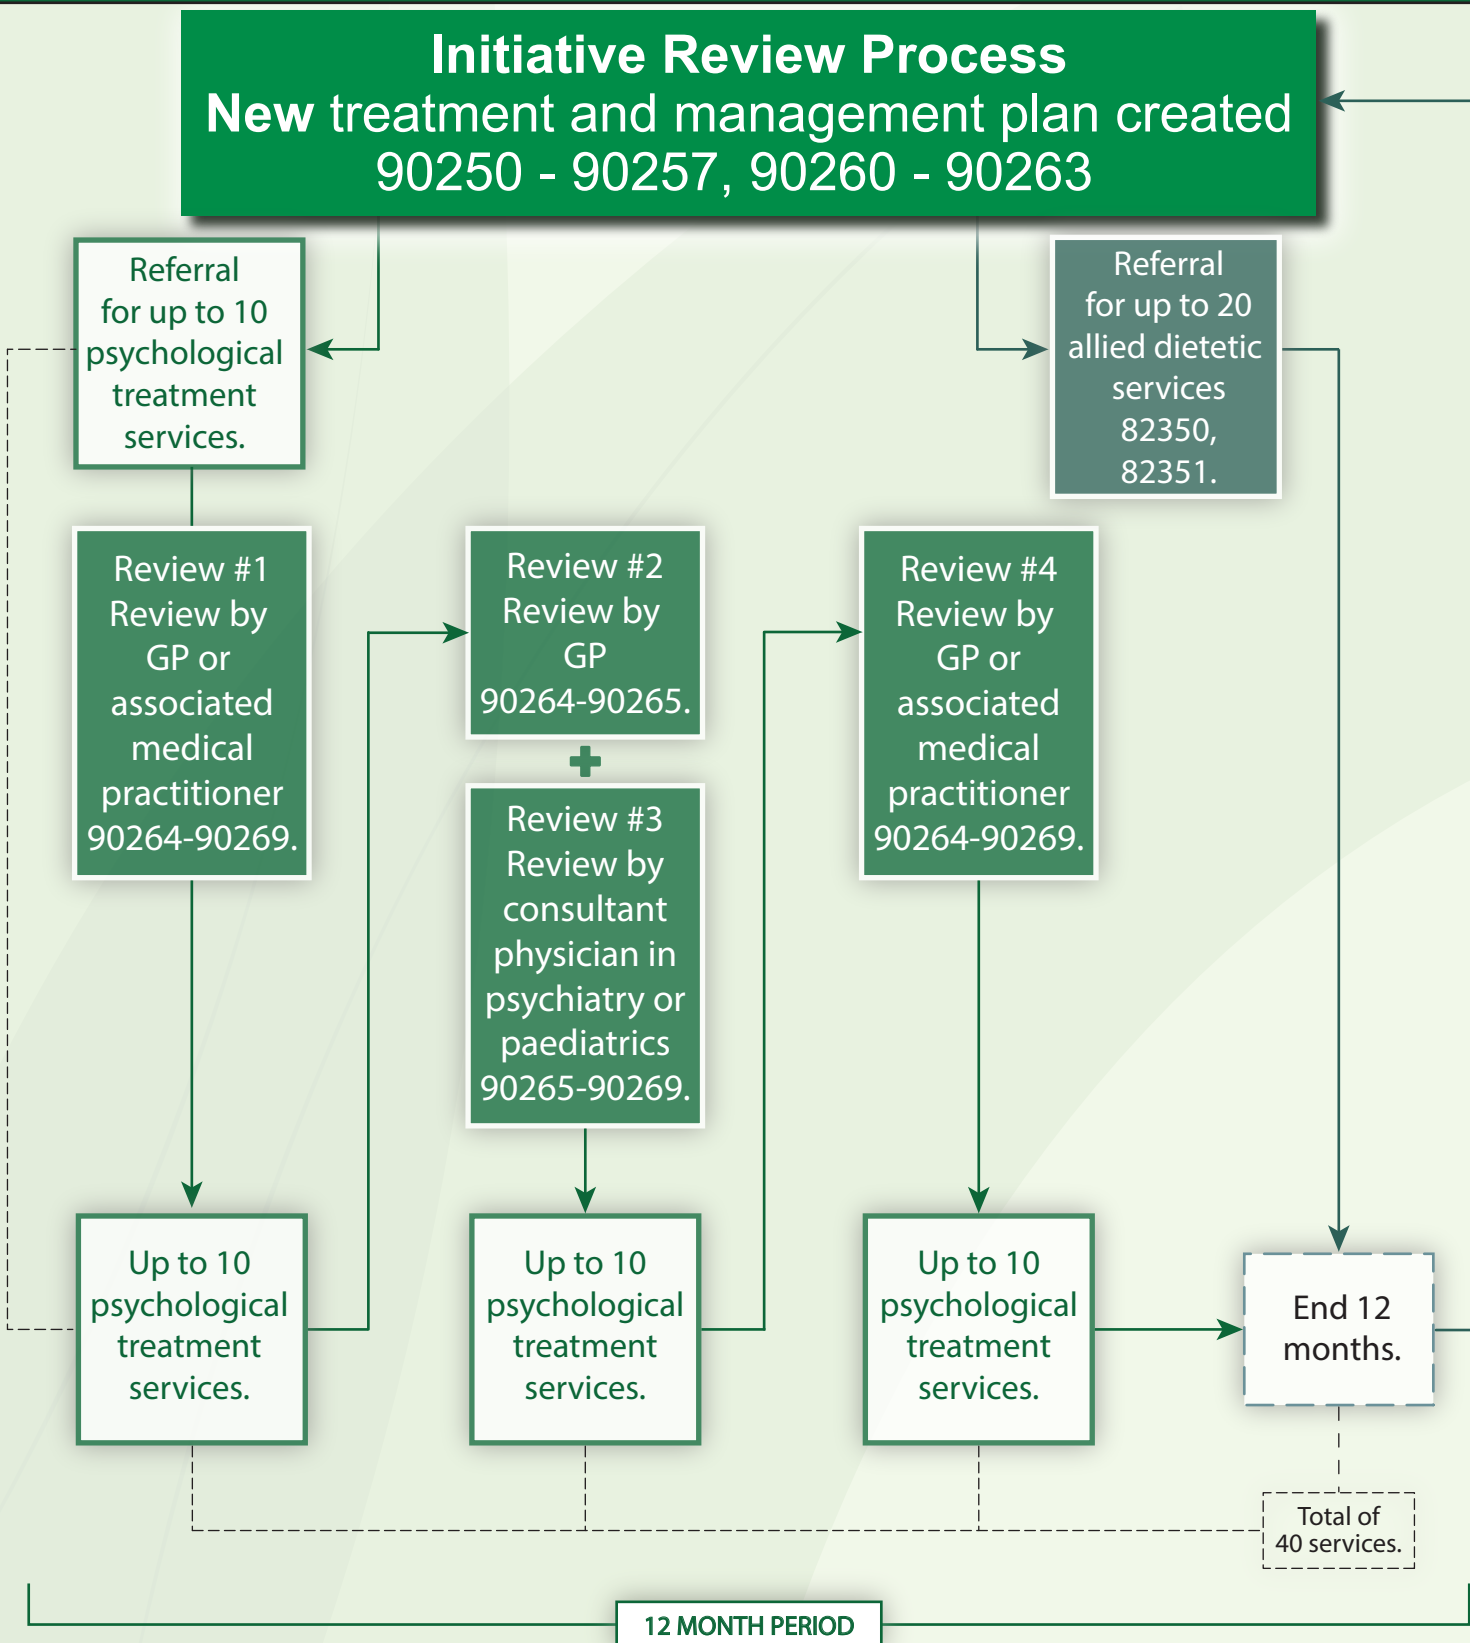

Eating Disorder Treatment and Management Plan

Go to mbsonline.gov.au for more information.